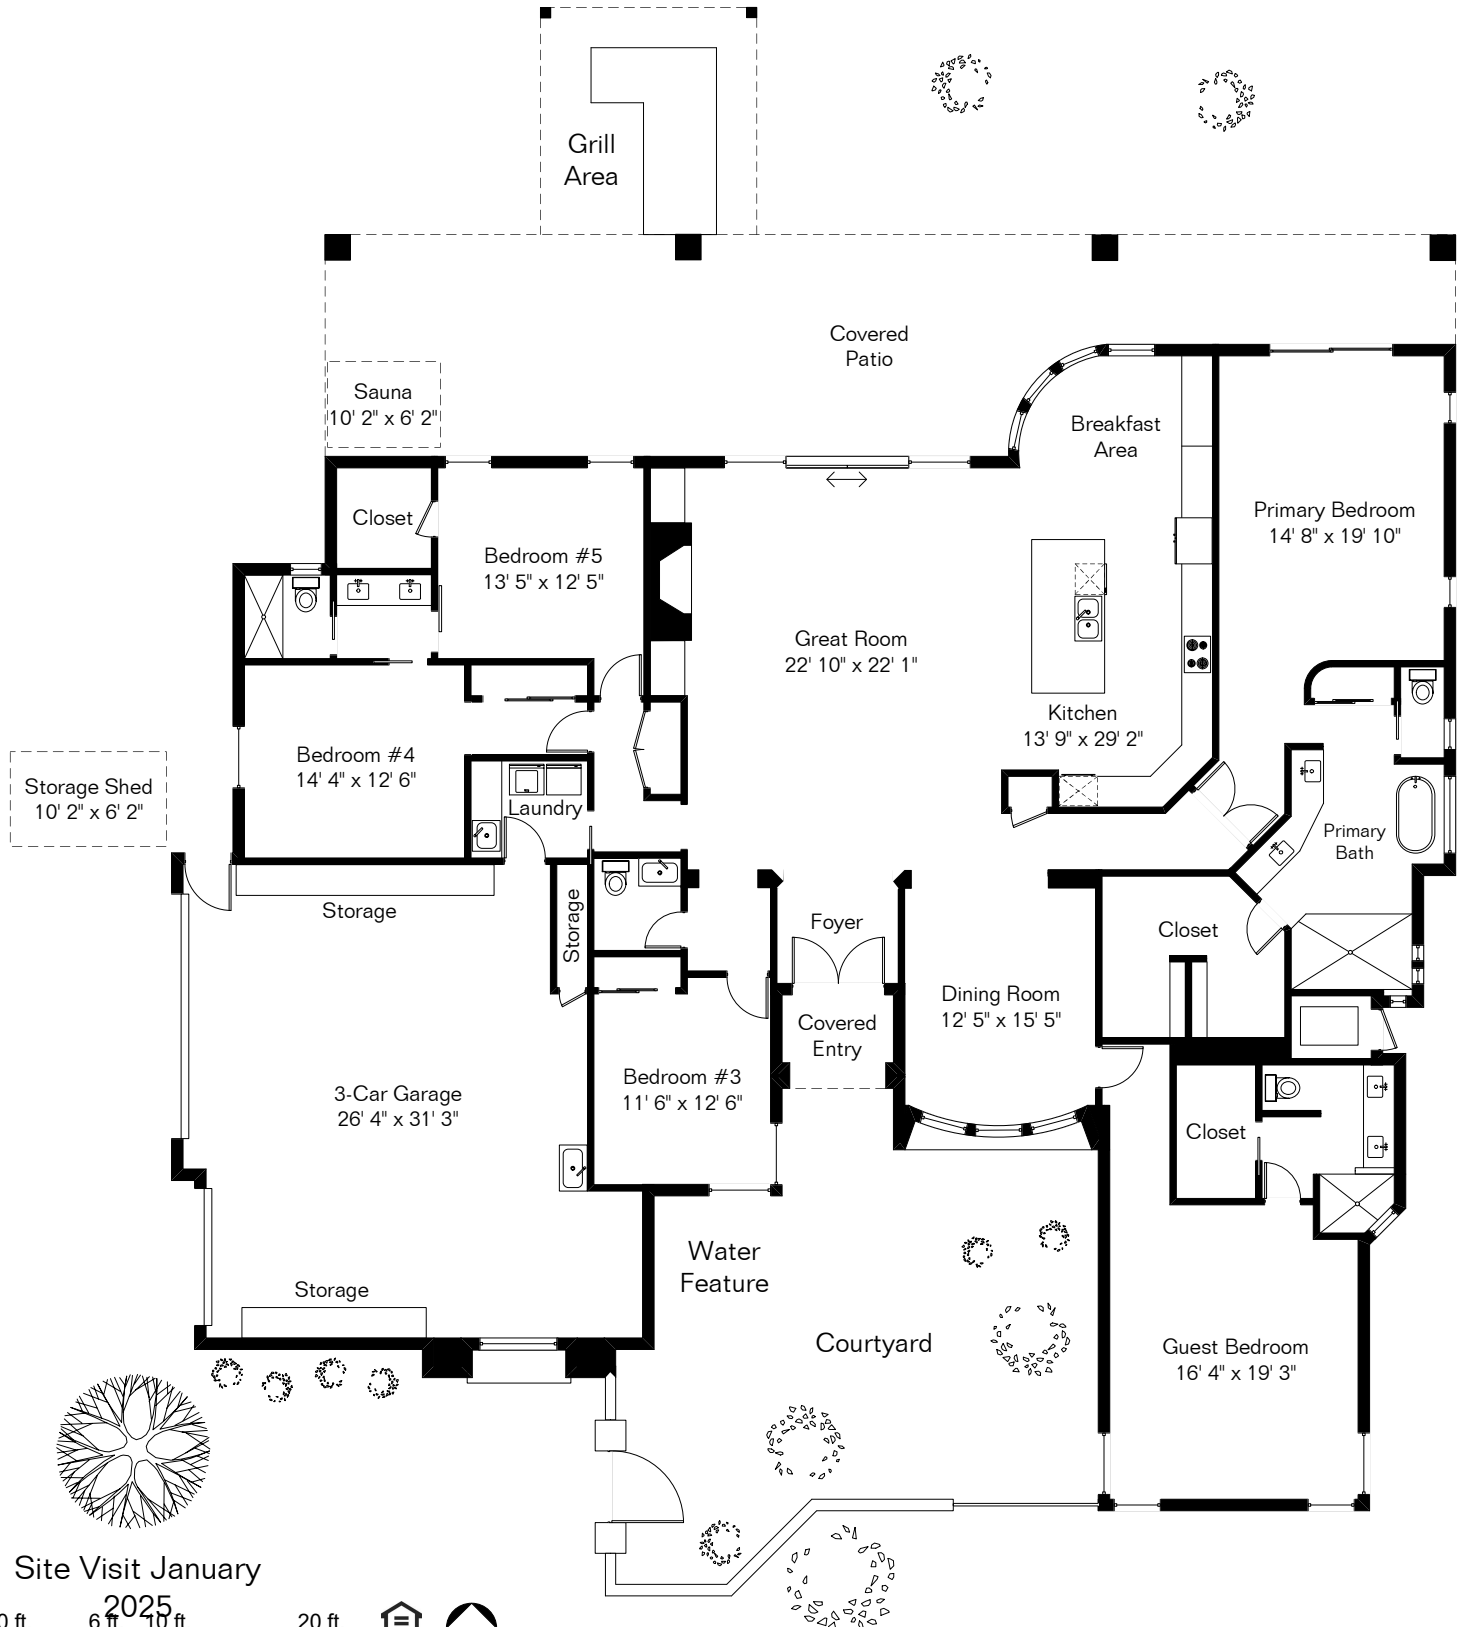

The square footages and room size information are deemed to be reliable but are not guaranteed and should be independently verified. This drawing is for marketing purposes only.

4360 N Wilmot Rd

Site Visit January

2025
0 ft. 6 ft. 10 ft. 20 ft.

Copyright 2025 Floor Plans
First! LLC
All Rights Reserved.

Living Area 3,621 Sq Ft
Garage 886 Sq Ft

Floor Plans *First!*
See the Floor Plan First™

FloorPlansFirst.com™
(520) 881-1500